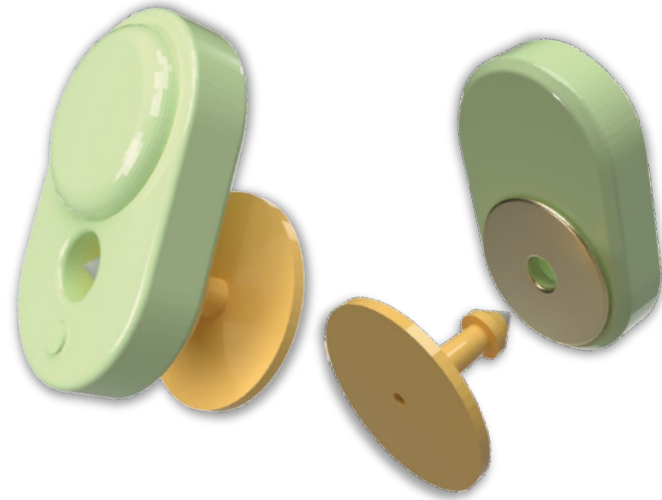

FARRPRO Sentry Ear Tag

Behavior and Environment Monitor for Individual Animals

Ear Tag for Behavior and Environment Monitor in Individual Animals

- ✓ Detect Basic Behaviors
- ✓ Monitor Body and Ambient Reference Temperatures

FEATURES

- Detects when an animal is standing, lying, or eating
- Data stored on FarrPro's Sentry app or remotely on a cloud server for access wherever you are
- Opportunity for predictive analysis and algorithms
- 1-year battery life
- Durable & bio-compatible plastic housing

SPECIFICATIONS

Sentry Ear Tag	Details
Dimensions	1in x 2in x 0.4in
Weight	<0.6oz
Wireless Connectivity	BLE (Gateway or Sentry App)
Battery	1x CR2032 coin cell battery (1-year battery life)
Operating Temperature	-22°F to +131°F