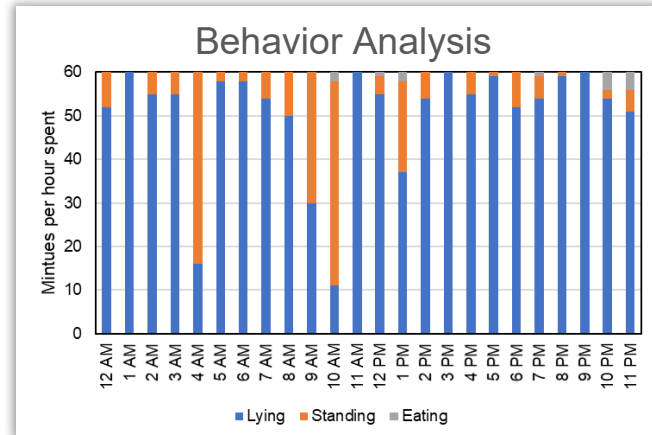

FARRPRO Sentry Ear Tag

Behavior and Environment Monitor for Individual Animals

Ear Tag for Behavior and Environment Monitor in Individual Animals

- ✓ Detect Basic Behaviors
- ✓ Monitor Body and Ambient Reference Temperatures

FEATURES

- Detects when an animal is standing, lying, or eating
- Data stored on FarrPro's Sentry app or remotely on a cloud server for access wherever you are
- Opportunity for predictive analysis and algorithms
- 1-year battery life
- Durable & bio-compatible plastic housing